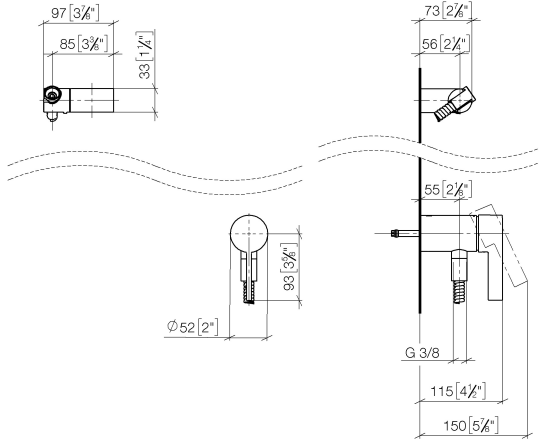

**Concealed single-lever mixer with integrated shower connection with hand shower set without hand shower - Brushed Durabronz (23kt Gold)**

IMO

36 002 970

- metal shower hose 1750mm with integrated anti-twist protection
- This article does not include a hand shower!**  
**Intrinsic protection against back flow.**

**Concealed single-lever mixer with integrated shower connection with hand shower set without hand shower - Brushed Durabronze (23kt Gold)**

IMO

36 002 970  
mm [inches]

**Certificates**

Belgaqua\_21-025- WRAS\_2011027. LGA\_29928.  
27\_1.

36 002 970

Spare parts list

| No. | Item Number   | Name  | Quantity used | Delivery time |
|-----|---------------|---|---------------|---------------|
| 1   | 28 060 970-28 | Wall bracket swivel - Brushed Durabron (23kt Gold)  | 1             | 20            |
| 2   | 28 322 970-28 | Metal shower hose 1/2" x 3/8" x 1750 mm - Brushed Durabron (23kt Gold)                        | 1             | 20            |
| 3   | 36 050 970-28 | Concealed single-lever mixer with integrated shower connection - Brushed Durabron (23kt Gold) | 1             | 20            |